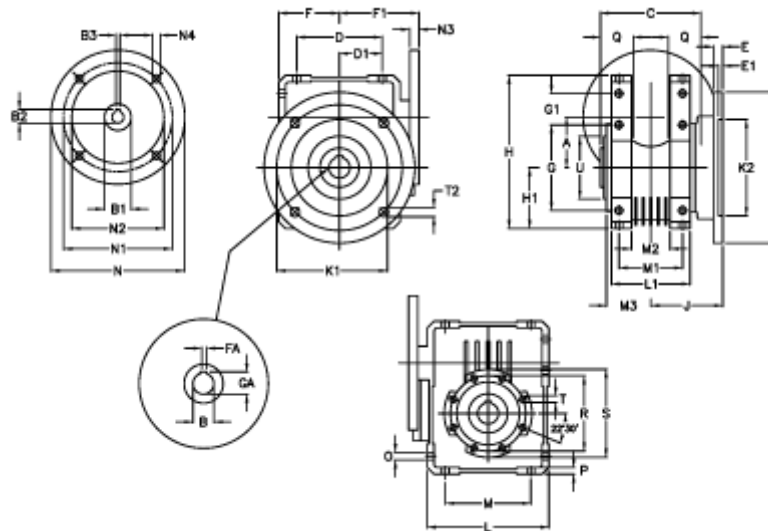

Article number: 392211004053636

Description: Worm Gear with Torque Limiter
W110 L2-UFC-40-P90 B14

Measures

A = 110.10	E = 20	H = 308.0	M = 184	N4 = 9	U = 130
B = 42	E1 = 12	H1 = 125.0	M1 = 115	O = 14.0	
B1 E7 = 24	F = 125	J = 131.5	M2 = 69	P = 14	
B2 = 27.3	F1 = 143	K = 280	M3 = 73.0	Q = 45	
B3 H9 = 8	FA = 12	K1 = 230	N = 140	R = 165	
C = 155	G = 184	K2 = 170	N1 = 115	S = 200	
D = 174.0	G1 = 58.0	L = 250	N2 = 95	T = M12x19	
D1 = 82.0	GA = 45.3	L1 = 143	N3 = 6.5	T2 = 13.0	